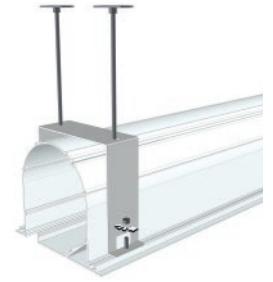

Max Inceel is a large size in-ceiling motorized screen specially designed for mounting in false ceiling and be visible only when it is in use, representing an aesthetical and functional innovative solution.

Mainly suitable for big size rooms, it is available up to size of 6.5 meters of projection viewing area without black borders in format 16:9, 16:10 and 21:9. Heavy duty powder-coated aluminum case in white wrinkle pattern finish equipped with a very easy mounting system that simplifies all the installations stages, making this product user friendly, considering the remarkable size.

Max Inceel can be equipped with two different fixing system, according to the installation needs.

Fixing system for installations in false ceilings, which won't be accessible from the inside.

Fixing system for installations in false ceilings, which won't be accessible from the inside.

Fixing system for installations in false ceilings, which will be accessible from the inside.

See page **83** for Technical data

Create your own screen with the PSS

- > **Personalized dimensions:** width and height
- > **Motor type:** standard motor
- > **Case:** available only with case
- > **Case color:** standard in White Grinz. Optional in any other color for an extra cost
- > **Projection surface fall:** back (standard), front or reverse-roll (optional)
- > **Side of command/motor:** right only