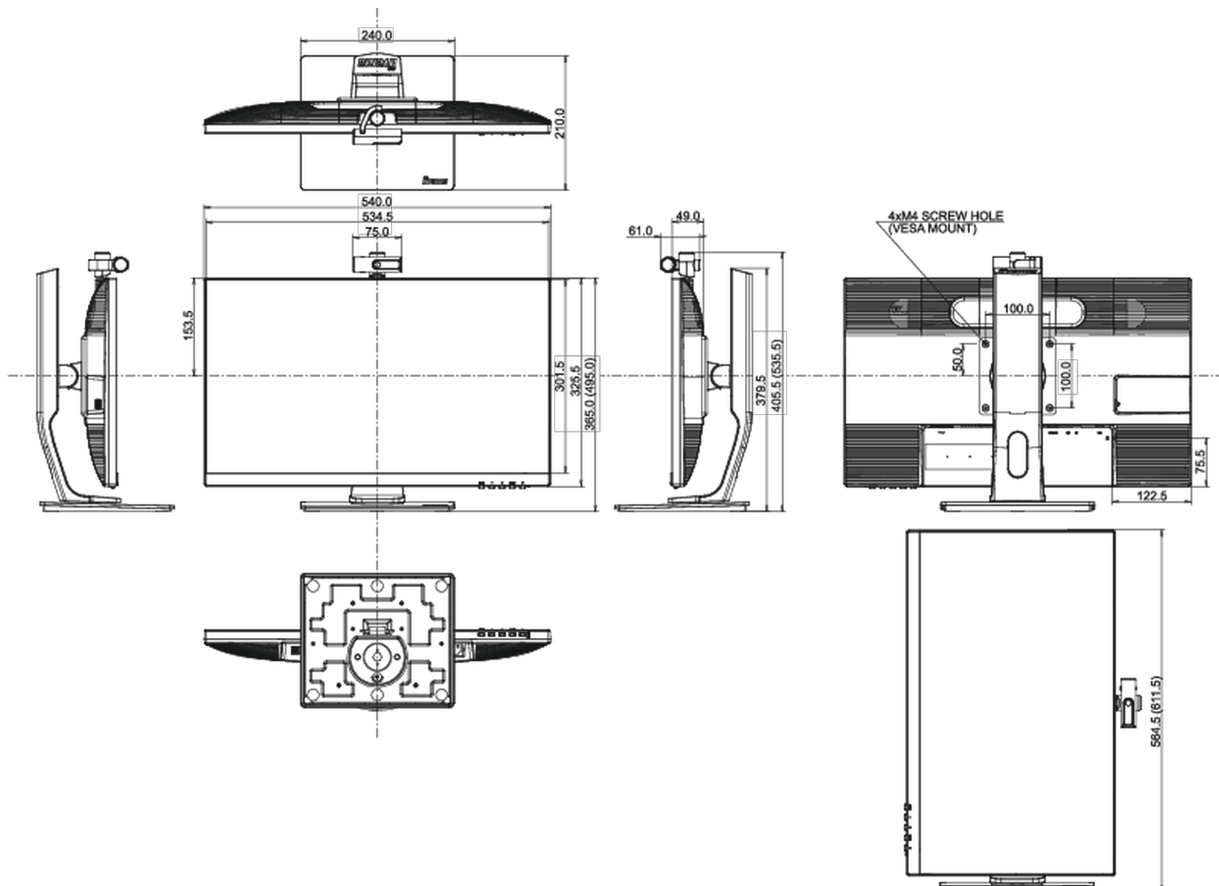

01 DISPLAY CHARACTERISTICS

Design	3-side borderless
Diagonal	23.8", 60.4cm
Panel	IPS LED, matte finish
Native resolution	1920 x 1080 @60Hz (2.1 megapixel Full HD)
Aspect ratio	16:9
Brightness	250 cd/m ² typical
Static contrast	1000:1 typical
Advanced contrast	80M:1
Response time (GTG)	4ms
Viewing zone	horizontal/vertical: 178°/178°, right/left: 89°/89°, up/down: 89°/89°
Colour support	16.7mIn (sRGB: 99%; NTSC: 72%)
Horizontal Sync	30 - 80kHz
Viewable area W x H	527 x 296.5mm, 20.7 x 11.7"
Pixel pitch	0.275mm
Colour	matte, black

04 MECHANICAL

Display position adjustments	height, swivel, tilt, pivot (rotation both sides)
Height adjustment	130mm
Rotation (PIVOT function)	90°
Swivel stand	90°; 45° left; 45° right
Tilt angle	20° up; 4° down
VESA mounting	100 x 100mm

05 ACCESSORIES INCLUDED

Cables	power, USB, HDMI, DP
Other	quick start guide, safety guide

06 POWER MANAGEMENT

Power supply unit	internal
Power supply	AC 100 - 240V, 50/60Hz
Power usage	16W typical, 0.5W stand by, 0.5W off mode

Product dimensions W x H x D	540 x 405.5 x 210mm
Box dimensions W x H x D	684 x 414 x 186mm
Weight (without box)	5.1kg
Weight (with box)	6.5kg
EAN code	4948570118458

All trademarks and registered trademarks acknowledged. E & O E. Specification subject to change without notice. All LCD's comply with ISO-9241-307:2008 in connection with pixel defects.