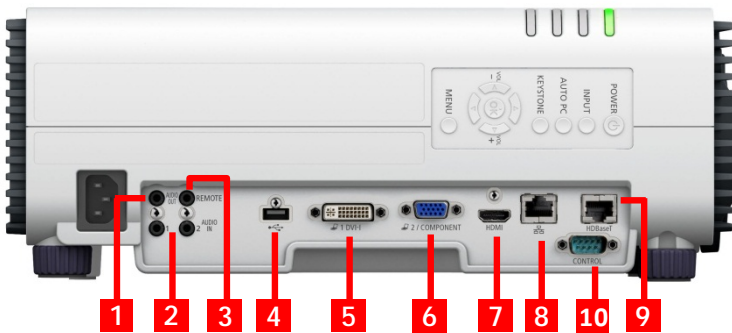

Connectivity

1. **1 AUDIO OUT terminal (AUDIO OUT)**
   Outputs the audio to external AV equipment. This outputs the audio signal that corresponds to the projected image signal.
2. **2 AUDIO IN terminal (AUDIO IN)**
   Receives the audio signal input for 2 kinds of image input other than HDMI / HDBaseT. The internal speaker outputs the audio for the selected image signal.
3. **3 Terminal for wired remote control (REMOTE)**
   This terminal is used to connect the remote control using a cable.

1. **4 USB port**
   Connects a USB flash drive. Used for projection of images on a USB flash drive, or for firmware updates.
2. **5 ANALOG PC-1 / DVI-I input terminal (DVI-I)**
   Connects the external monitor output from a computer. Receives digital PC signal (Digital PC). A VGA-DVI-I cable can also be used to receive analog computer signals (Analog PC-1).
3. **6 ANALOG PC-2 / COMPONENT input terminal (COMPONENT)**
   Receives the analog PC signal (Analog PC-2). A component cable can be used to receive the component image signal (Component).
4. **7 HDMI input terminal (HDMI)**
   Receives digital video signals (HDMI). Carries both video and audio signals across a signal cable.
5. **8 LAN port**
   Connects the LAN cable (shielded twisted pair). Used to connect the projector to a network.
6. **9 HDBaseT input terminal**
   Receives HDBaseT input including digital video and audio signals. A single HDBaseT cable (shielded twisted pair) can be used for both video and audio input.
7. **10 Service port (CONTROL)**
   It is not used during ordinary use.