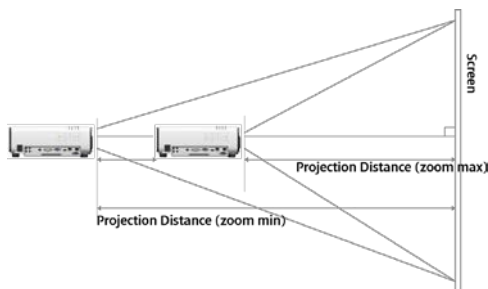

XEED WUX500

Compact, high-performance WUXGA installation projector with versatile connections

Enjoy superior image quality and versatile connections with this WUXGA compact installation projector, which features LCOS technology, constant 5000 lumens brightness and a Canon quality 1.8x zoom lens plus HDBaseT and Wi-Fi.

Connectivity

- 1 AUDIO OUT terminal (AUDIO OUT)**
Outputs the audio to external AV equipment. This outputs the audio signal that corresponds to the projected image signal.
- 2 AUDIO IN terminal (AUDIO IN)**
Receives the audio signal input for 2 kinds of image input other than HDMI / HDBaseT. The internal speaker outputs the audio for the selected image signal.
- 3 Terminal for wired remote control (REMOTE)**
This terminal is used to connect the remote control using a cable.

THROW DISTANCES (16:10 aspect ratio)

Image Size (Inches)	40	60	80	100	150	200	300
Width (cm)	86	129	172	215	323	431	646
Height (cm)	54	81	108	135	202	269	404
Lens (Projection ratio: 1.39:1 - 2.51:1)	Projection Distance (Zoom - max / min)						
	1.2m / 2.2m	1.8m / 3.2m	2.4m / 4.3m	3.0m / 5.4m	4.5m / 8.1m	6.0m / 10.8m	9.0m / 16.2m